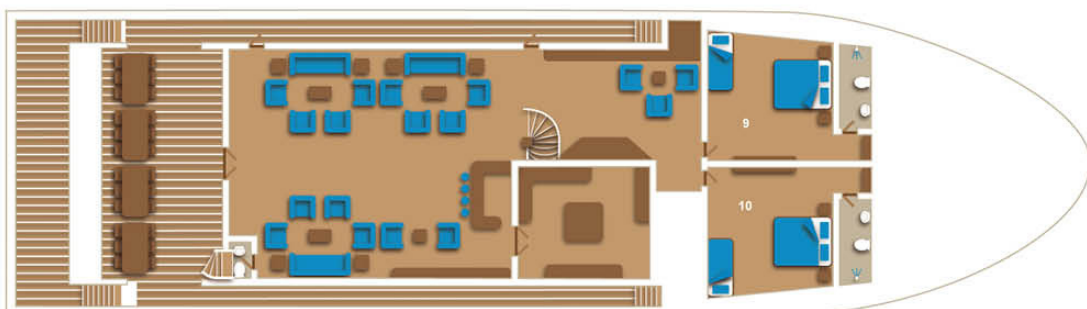

MV Emperor Serenity

Sun Deck

Upper Deck

Main Deck

Cabin Deck (Lower Deck)

Version Nov 2016

The floorplan is not to scale - illustrative only