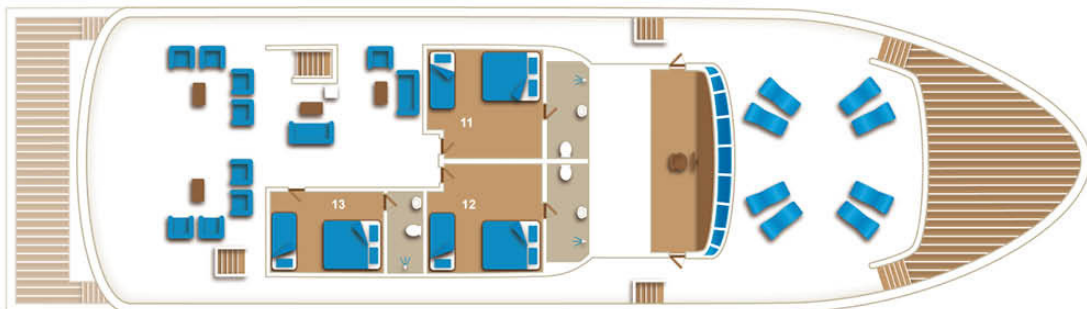

MV Emperor Serenity

Sun Deck

Upper Deck

Main Deck

Cabin Deck (Lower Deck)

Version Nov 2016

The floorplan is not to scale - illustrative only