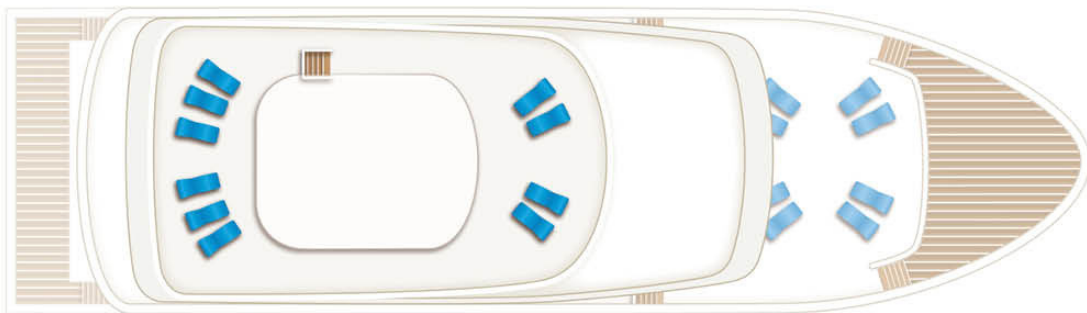

MV Emperor Serenity

Sun Deck

Upper Deck

Main Deck

Cabin Deck (Lower Deck)

Version Nov 2016

The floorplan is not to scale - illustrative only