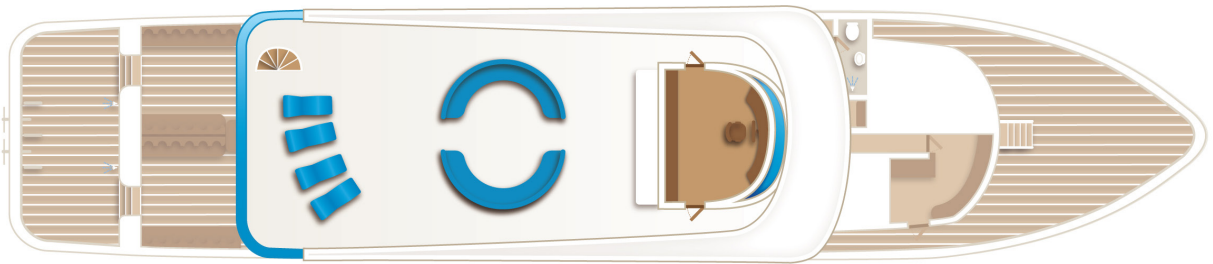

# MV Emperor Elite

Sun Deck

Upper Deck

Main Deck

Cabin Deck (Lower Deck)